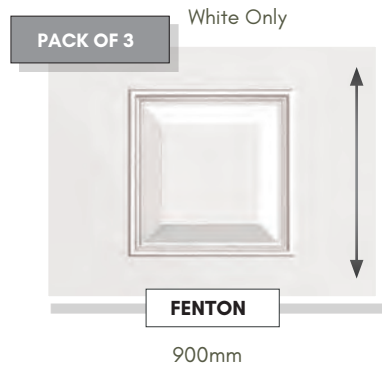

COLOUR OPTIONS

BACKING GLASS

ACCESSORIES

SECURITY

Panels can be manufactured with 4mm, 9mm or Solid MDF cores for added security. Surcharges apply. Please ask for full details.

DISCLAIMER

© Hallmark Panels Limited 2020 - Due to the limitations in photographic and printing processes, actual door and glass colours may vary from those illustrated in this brochure and should be used for guidance purposes only. Letterplate positioning is illustrated for guidance only. The actual fitted position is subject to door design, width and height restrictions and constraints. Hallmark Panels reserves the right to change product specification without prior notice.

CONSERVATORY QUARTER & SIDE PANELS

Designed to compliment our range of door panels, we also produce an extensive range of half, quarter and conservatory sheet panels.

SIDE PANELS ARE SUPPLIED 900mm x 2100mm