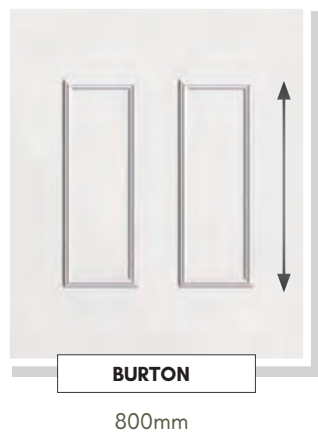

COLOUR OPTIONS

BACKING GLASS

ACCESSORIES

SECURITY

Panels can be manufactured with 4mm, 9mm or Solid MDF cores for added security. Surcharges apply. Please ask for full details.

DISCLAIMER

© Hallmark Panels Limited 2020 - Due to the limitations in photographic and printing processes, actual door and glass colours may vary from those illustrated in this brochure and should be used for guidance purposes only. Letterplate positioning is illustrated for guidance only. The actual fitted position is subject to door design, width and height restrictions and constraints. Hallmark Panels reserves the right to change product specification without prior notice.

CONSERVATORY QUARTER & SIDE PANELS

Designed to compliment our range of door panels, we also produce an extensive range of half, quarter and conservatory sheet panels.

SIDE PANELS ARE SUPPLIED 900mm x 2100mm