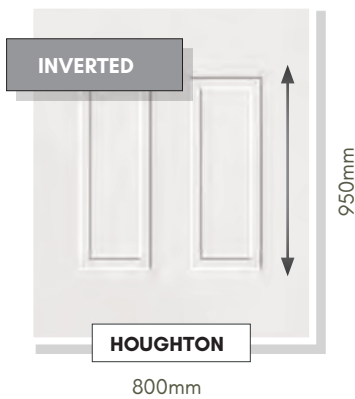

COLOUR OPTIONS

BACKING GLASS

ACCESSORIES

SECURITY

Panels can be manufactured with 4mm, 9mm or Solid MDF cores for added security. Surcharges apply. Please ask for full details.

DISCLAIMER

© Hallmark Panels Limited 2020 - Due to the limitations in photographic and printing processes, actual door and glass colours may vary from those illustrated in this brochure and should be used for guidance purposes only. Letterplate positioning is illustrated for guidance only. The actual fitted position is subject to door design, width and height restrictions and constraints. Hallmark Panels reserves the right to change product specification without prior notice.

CONSERVATORY QUARTER & SIDE PANELS

Designed to compliment our range of door panels, we also produce an extensive range of half, quarter and conservatory sheet panels.

SIDE PANELS ARE SUPPLIED 900mm x 2100mm