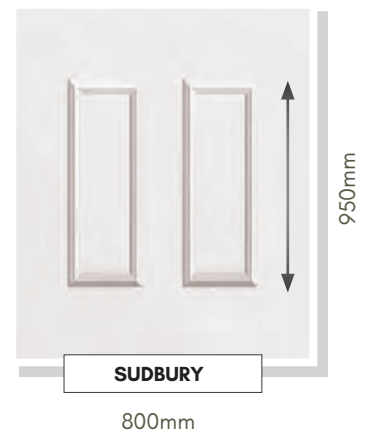

COLOUR OPTIONS

BACKING GLASS

ACCESSORIES

SECURITY

Panels can be manufactured with 4mm, 9mm or Solid MDF cores for added security. Surcharges apply. Please ask for full details.

DISCLAIMER

© Hallmark Panels Limited 2020 - Due to the limitations in photographic and printing processes, actual door and glass colours may vary from those illustrated in this brochure and should be used for guidance purposes only. Letterplate positioning is illustrated for guidance only. The actual fitted position is subject to door design, width and height restrictions and constraints. Hallmark Panels reserves the right to change product specification without prior notice.

CONSERVATORY QUARTER & SIDE PANELS

Designed to compliment our range of door panels, we also produce an extensive range of half, quarter and conservatory sheet panels.

SIDE PANELS ARE SUPPLIED 900mm x 2100mm