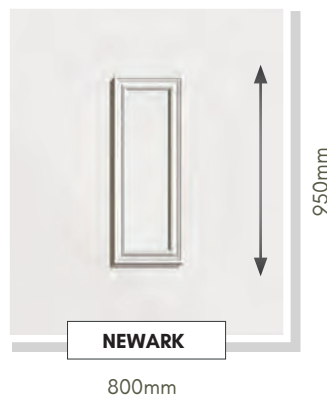

COLOUR OPTIONS

BACKING GLASS

ACCESSORIES

SECURITY

Panels can be manufactured with 4mm, 9mm or Solid MDF cores for added security. Surcharges apply. Please ask for full details.

DISCLAIMER

© Hallmark Panels Limited 2020 - Due to the limitations in photographic and printing processes, actual door and glass colours may vary from those illustrated in this brochure and should be used for guidance purposes only. Letterplate positioning is illustrated for guidance only. The actual fitted position is subject to door design, width and height restrictions and constraints. Hallmark Panels reserves the right to change product specification without prior notice.

CONSERVATORY QUARTER & SIDE PANELS

Designed to compliment our range of door panels, we also produce an extensive range of half, quarter and conservatory sheet panels.

SIDE PANELS ARE SUPPLIED 900mm x 2100mm