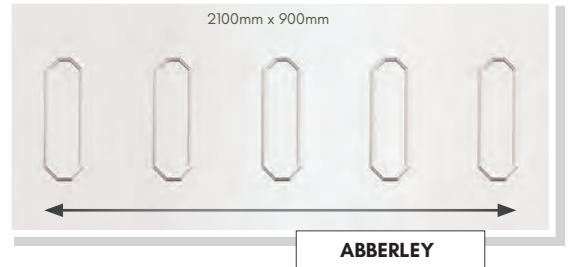

COLOUR OPTIONS

BACKING GLASS

ACCESSORIES

SECURITY

Panels can be manufactured with 4mm, 9mm or Solid MDF cores for added security. Surcharges apply. Please ask for full details.

DISCLAIMER

© Hallmark Panels Limited 2020 - Due to the limitations in photographic and printing processes, actual door and glass colours may vary from those illustrated in this brochure and should be used for guidance purposes only. Letterplate positioning is illustrated for guidance only. The actual fitted position is subject to door design, width and height restrictions and constraints. Hallmark Panels reserves the right to change product specification without prior notice.

CONSERVATORY QUARTER & SIDE PANELS

Designed to compliment our range of door panels, we also produce an extensive range of half, quarter and conservatory sheet panels.

SIDE PANELS ARE SUPPLIED 900mm x 2100mm