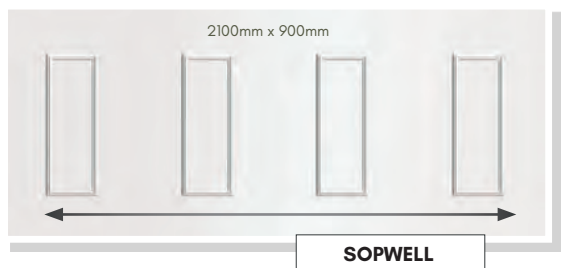

COLOUR OPTIONS

BACKING GLASS

ACCESSORIES

SECURITY

Panels can be manufactured with 4mm, 9mm or Solid MDF cores for added security. Surcharges apply. Please ask for full details.

DISCLAIMER

© Hallmark Panels Limited 2020 - Due to the limitations in photographic and printing processes, actual door and glass colours may vary from those illustrated in this brochure and should be used for guidance purposes only. Letterplate positioning is illustrated for guidance only. The actual fitted position is subject to door design, width and height restrictions and constraints. Hallmark Panels reserves the right to change product specification without prior notice.

CONSERVATORY QUARTER & SIDE PANELS

Designed to compliment our range of door panels, we also produce an extensive range of half, quarter and conservatory sheet panels.

SIDE PANELS ARE SUPPLIED 900mm x 2100mm