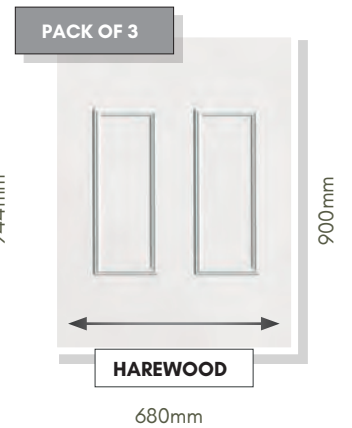

COLOUR OPTIONS

BACKING GLASS

ACCESSORIES

SECURITY

Panels can be manufactured with 4mm, 9mm or Solid MDF cores for added security. Surcharges apply. Please ask for full details.

DISCLAIMER

© Hallmark Panels Limited 2020 - Due to the limitations in photographic and printing processes, actual door and glass colours may vary from those illustrated in this brochure and should be used for guidance purposes only. Letterplate positioning is illustrated for guidance only. The actual fitted position is subject to door design, width and height restrictions and constraints. Hallmark Panels reserves the right to change product specification without prior notice.

CONSERVATORY QUARTER & SIDE PANELS

Designed to compliment our range of door panels, we also produce an extensive range of half, quarter and conservatory sheet panels.

SIDE PANELS ARE SUPPLIED 900mm x 2100mm