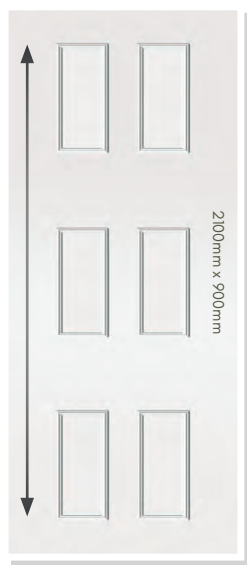

CHARTWELL

Directional arrows indicate grain direction on Woodgrain and Cool Colour Panels (Walcot panels are also available as an increased euro size option)