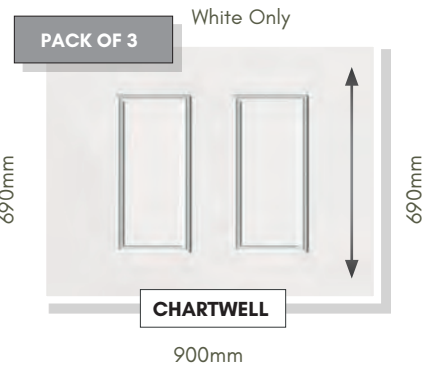

COLOUR OPTIONS

BACKING GLASS

ACCESSORIES

SECURITY

Panels can be manufactured with 4mm, 9mm or Solid MDF cores for added security. Surcharges apply. Please ask for full details.

DISCLAIMER

© Hallmark Panels Limited 2020 - Due to the limitations in photographic and printing processes, actual door and glass colours may vary from those illustrated in this brochure and should be used for guidance purposes only. Letterplate positioning is illustrated for guidance only. The actual fitted position is subject to door design, width and height restrictions and constraints. Hallmark Panels reserves the right to change product specification without prior notice.

CONSERVATORY QUARTER & SIDE PANELS

Designed to compliment our range of door panels, we also produce an extensive range of half, quarter and conservatory sheet panels.

SIDE PANELS ARE SUPPLIED 900mm x 2100mm