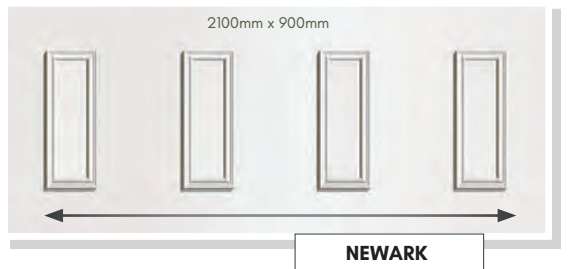

CONSERVATORY QUARTER & SIDE PANELS

Designed to compliment our range of door panels, we also produce an extensive range of half, quarter and conservatory sheet panels.

SIDE PANELS ARE SUPPLIED 900mm x 2100mm