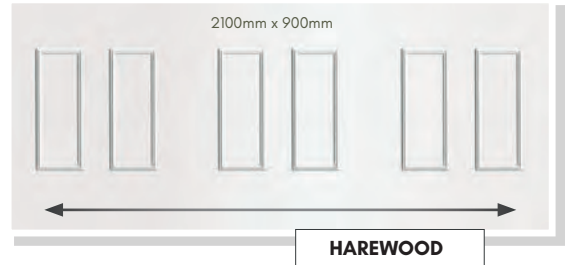

COLOUR OPTIONS

BACKING GLASS

ACCESSORIES

SECURITY

Panels can be manufactured with 4mm, 9mm or Solid MDF cores for added security. Surcharges apply. Please ask for full details.

DISCLAIMER

© Hallmark Panels Limited 2020 - Due to the limitations in photographic and printing processes, actual door and glass colours may vary from those illustrated in this brochure and should be used for guidance purposes only. Letterplate positioning is illustrated for guidance only. The actual fitted position is subject to door design, width and height restrictions and constraints. Hallmark Panels reserves the right to change product specification without prior notice.

CONSERVATORY QUARTER & SIDE PANELS

Designed to compliment our range of door panels, we also produce an extensive range of half, quarter and conservatory sheet panels.

SIDE PANELS ARE SUPPLIED 900mm x 2100mm