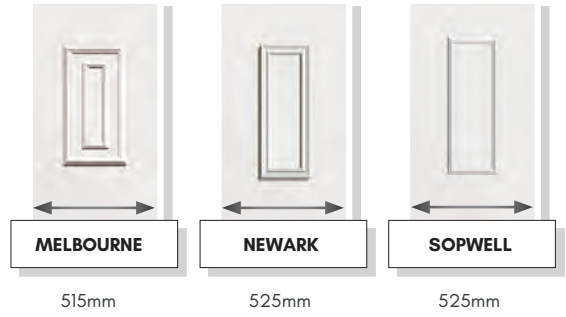

Autrans 2

Javornik 3

* Stainless Steel Trims Will Incur a Surcharge - backing glasses available on pg 8

FLAT PANELS

WHITE, MAHOGANY, ROSEWOOD, SHERWOOD OAK*** ANTHRACITE GREY, BLACK BROWN, BLUE, CHARTWELL GREEN, CREAM, GREEN, IRISH OAK, LIGHT GREY, RED & SMOOTH BEIGE

COLOUR OPTIONS

BACKING GLASS

ACCESSORIES

SECURITY

Panels can be manufactured with 4mm, 9mm or Solid MDF cores for added security. Surcharges apply. Please ask for full details.

DISCLAIMER

© Hallmark Panels Limited 2020 - Due to the limitations in photographic and printing processes, actual door and glass colours may vary from those illustrated in this brochure and should be used for guidance purposes only. Letterplate positioning is illustrated for guidance only. The actual fitted position is subject to door design, width and height restrictions and constraints. Hallmark Panels reserves the right to change product specification without prior notice.

CONSERVATORY QUARTER & SIDE PANELS

Designed to compliment our range of door panels, we also produce an extensive range of half, quarter and conservatory sheet panels.

SIDE PANELS ARE SUPPLIED 900mm x 2100mm